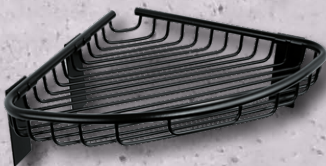

STAINLESS STEEL CORNER SHELF

SLZD 25N | 62251 | 218 x 218 x 77 mm