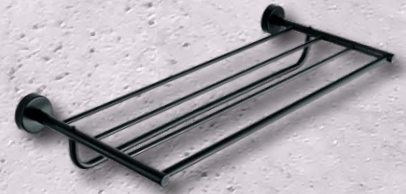

STAINLESS STEEL TOWEL RACK WITH RAIL

SLZD 36N | 62361 | 514 x 250 x 92 mm