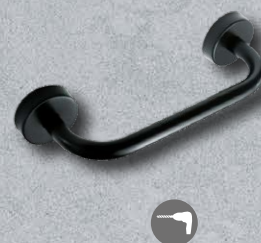

STAINLESS STEEL BATH HANDLE

SLZD 33N | 62331 | 353 x 78 x 55 mm